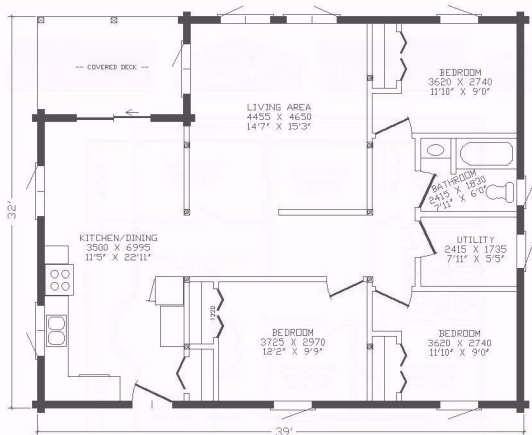

The Braemar

Compact ranch loaded with living space. Delightful and affordable.

FIRST FLOOR
3 BEDROOM
1340 SQ.FT.

Dow & Duggan
LOG HOMES
INTERNATIONAL