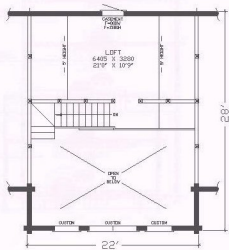

The Sunderland

Vaulted ceiling adds volume to great room.

Artist's rendering and floor plans are general guides only. For technical details, see blueprints.

FIRST FLOOR
3 bedroom
1431 sq. ft.

LOFT 325 sq. ft.