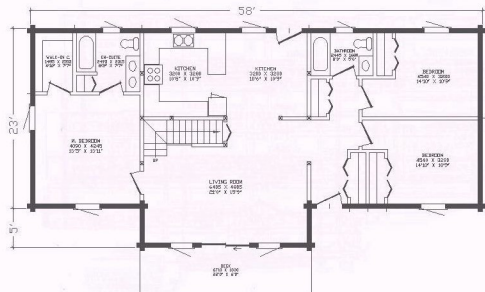

The Sunderland

Vaulted ceiling adds volume to great room.

Artist's rendering and floor plans are general guides only. For technical details, see blueprints.

FIRST FLOOR
3 bedroom
1431 sq. ft.

LOFT 325 sq. ft.